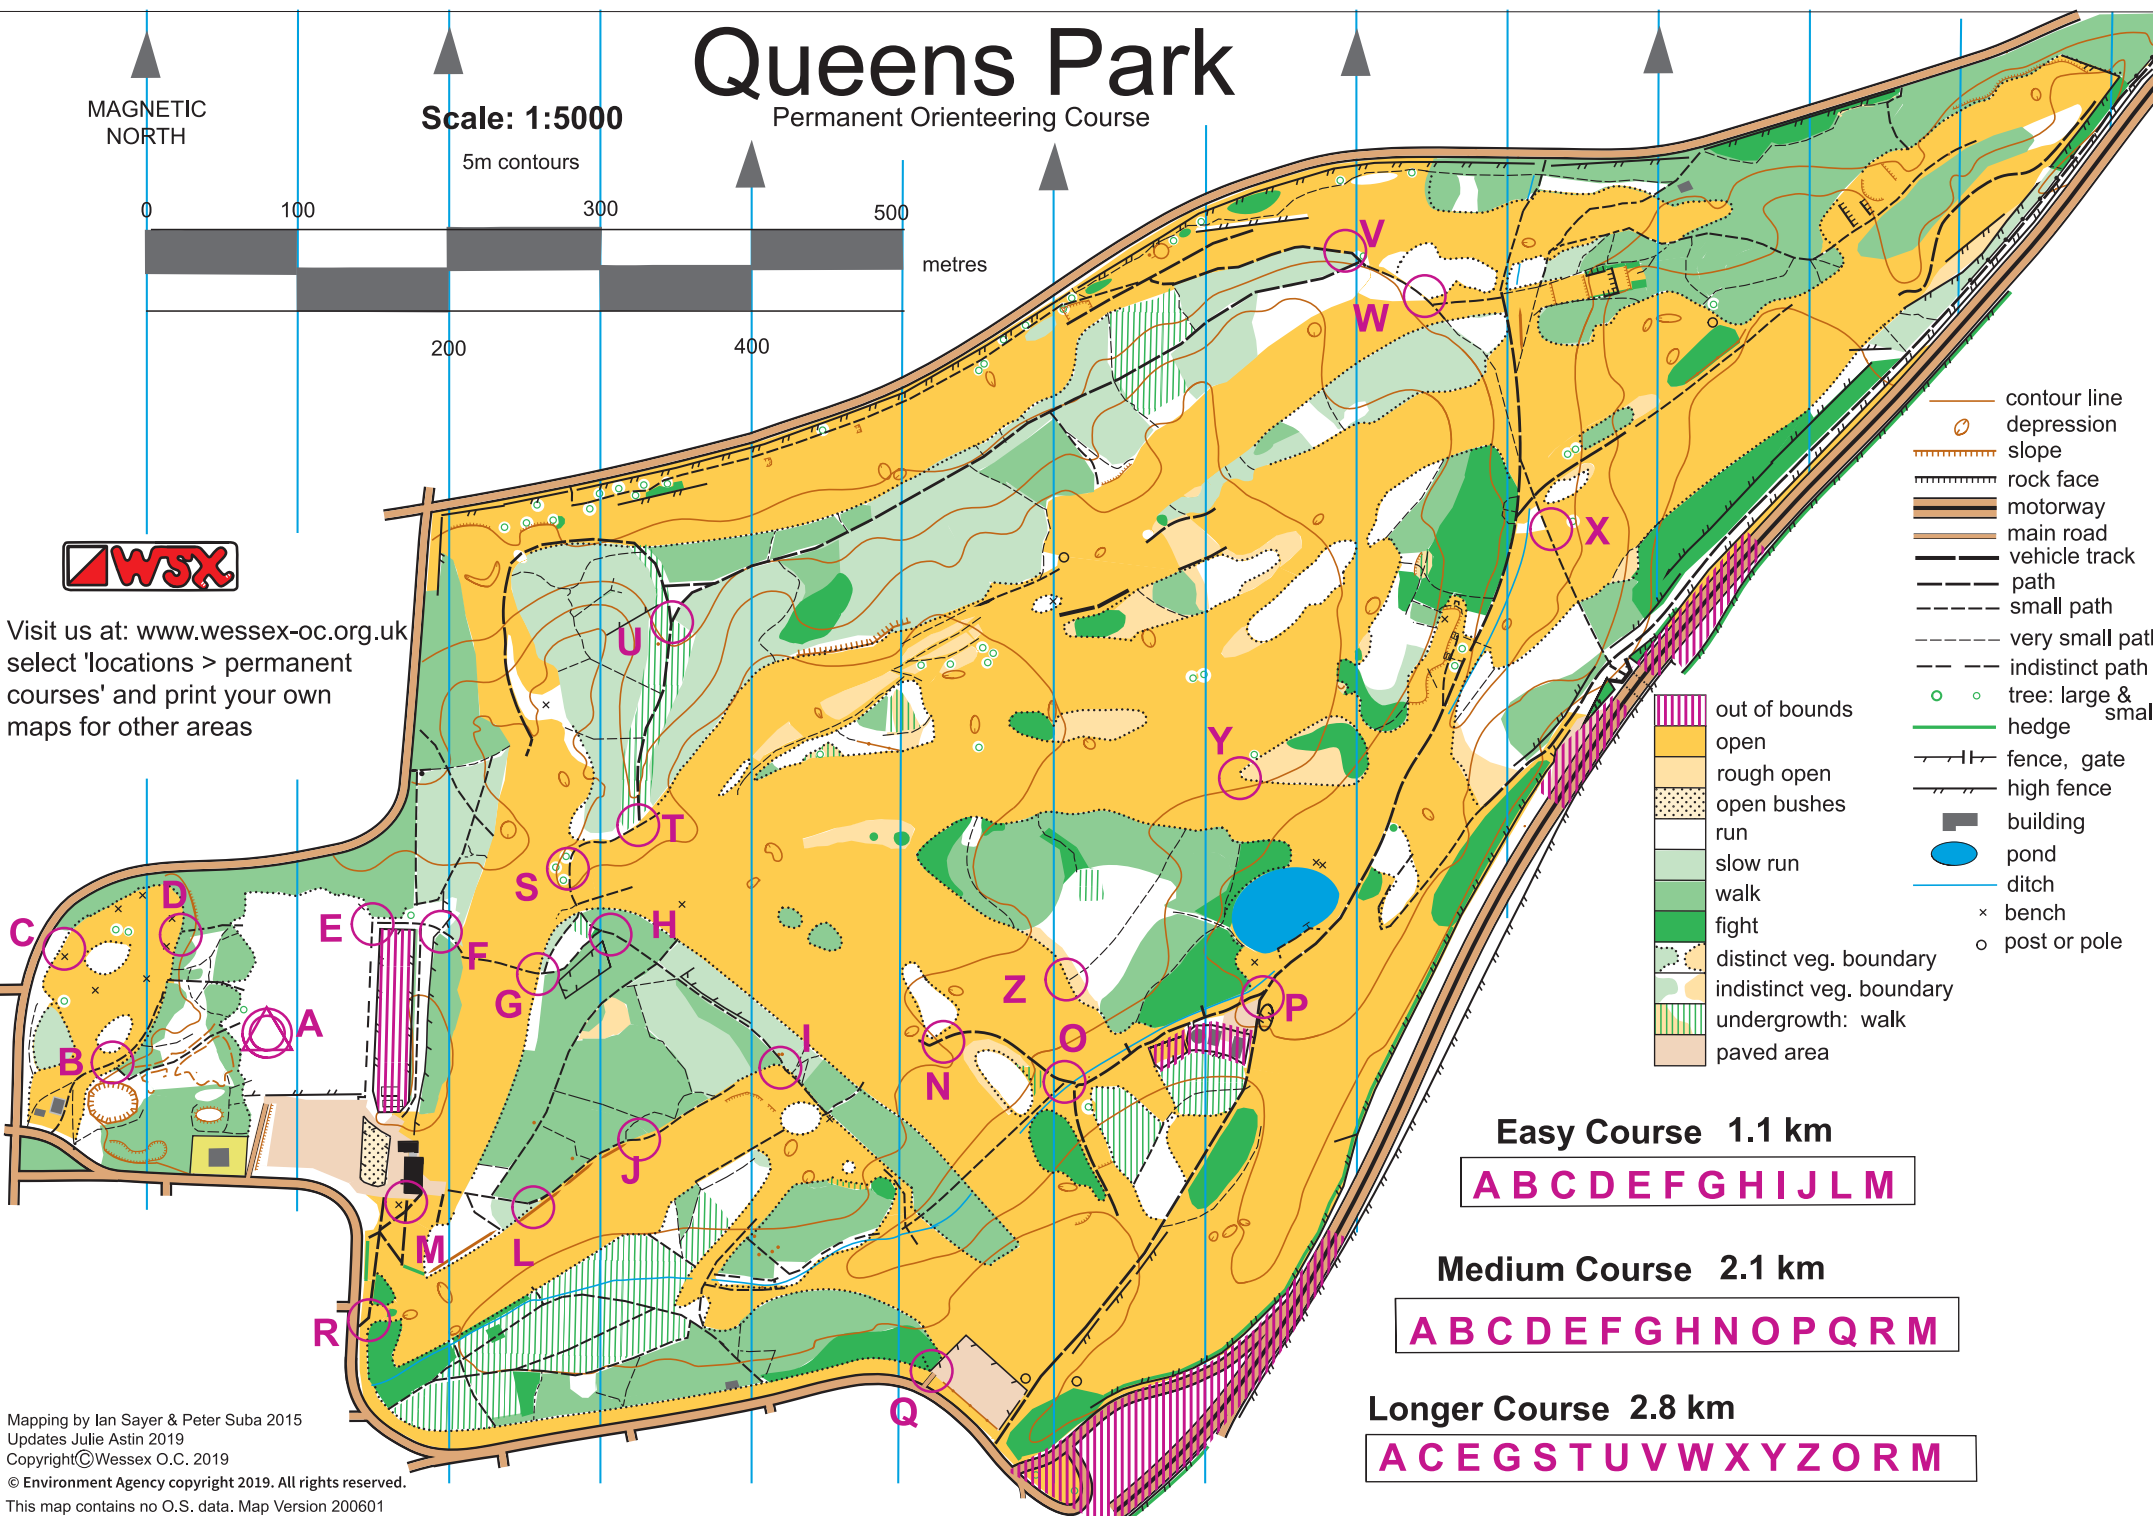

Queens Park

Permanent Orienteering Course

MAGNETIC NORTH

Scale: 1:5000

5m contours

Visit us at: www.wessex-oc.org.uk
 select 'locations > permanent courses' and print your own maps for other areas

- contour line
- depression
- slope
- rock face
- motorway
- main road
- vehicle track
- path
- small path
- very small path
- indistinct path
- tree: large & small
- hedge
- fence, gate
- high fence
- building
- pond
- ditch
- bench
- post or pole

- out of bounds
- open
- rough open
- open bushes
- run
- slow run
- walk
- fight
- distinct veg. boundary
- indistinct veg. boundary
- undergrowth: walk
- paved area

Easy Course 1.1 km

A B C D E F G H I J L M

Medium Course 2.1 km

A B C D E F G H N O P Q R M

Longer Course 2.8 km

A C E G S T U V W X Y Z O R M

Mapping by Ian Sayer & Peter Suba 2015
 Updates Julie Astin 2019
 Copyright © Wessex O.C. 2019
 © Environment Agency copyright 2019. All rights reserved.
 This map contains no O.S. data. Map Version 200601