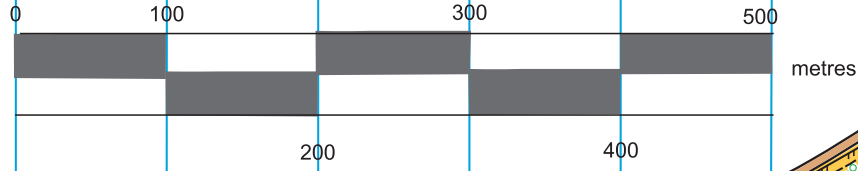

Queens Park

Permanent Orienteering Course

MAGNETIC NORTH

Scale: 1:5000

5m contours

Visit us at: www.wessex-oc.org.uk
 select 'locations > permanent courses' and print your own maps for other areas

- contour line
- depression
- slope
- rock face
- motorway
- main road
- vehicle track
- path
- small path
- very small path
- indistinct path
- tree: large & small
- hedge
- fence, gate
- high fence
- building
- pond
- ditch
- bench
- post or pole

- out of bounds
- open
- rough open
- open bushes
- run
- slow run
- walk
- fight
- distinct veg. boundary
- indistinct veg. boundary
- undergrowth: walk
- paved area

Easy Course 1.1 km

A B C D E F G H I J L M

Medium Course 2.1 km

A B C D E F G H N O P Q R M

Longer Course 2.8 km

A C E G S T U V W X Y Z O R M

Mapping by Ian Sayer & Peter Suba 2015
 Updates Julie Astin 2019
 Copyright © Wessex O.C. 2019
 © Environment Agency copyright 2019. All rights reserved.
 This map contains no O.S. data. Map Version 200601